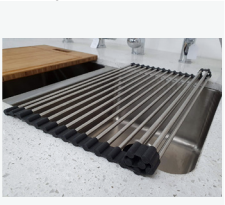

## Optional Accessories

Board CB238

Collander PB238

Drainer Tray YH238

Roll up drainer RD2

Glass chopping board  
(for using on the Bench)

Bench Protector

Space Saver Spazio Kit